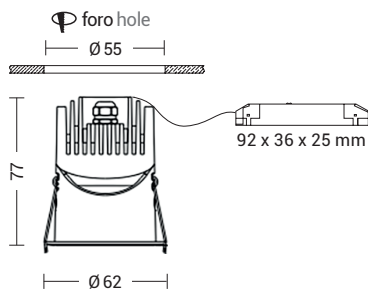

Available in white finish and in three sizes and related powers to meet different design choices. IP68 linear connectors for moisture protection and anticondensation linear joints are available.

STREET

LED
CRI≥90
UGR≤13
IP65/20

Codice Code	CCT	Flusso lm Flux lm	Potenza Wattage	Dimensioni mm Dimensions mm
STE001B	3000K	480	4W	Ø40 x 85

LED
CRI≥90
UGR≤13
IP65/20

Codice Code	CCT	Flusso lm Flux lm	Potenza Wattage	Dimensioni mm Dimensions mm
STE002B	3000K	1000	8W	Ø62 x 77

LED
CRI≥90
UGR≤13
IP65/20

Codice Code	CCT	Flusso lm Flux lm	Potenza Wattage	Dimensioni mm Dimensions mm
STE003B	3000K	1200	10W	Ø73 x 80

Finiture Finishes

Bianco White

Accessori Accessories

connessione IP68
IP68 connection