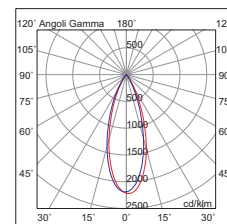

LED
CRI≥90
UGR≤13
IP65/20

Codice Code	CCT	Flusso lm Flux lm	Potenza Wattage	Dimensioni mm Dimensions mm
STE001B	3000K	480	4W	Ø40 x 85

LED
CRI≥90
UGR≤13
IP65/20

Codice Code	CCT	Flusso lm Flux lm	Potenza Wattage	Dimensioni mm Dimensions mm
STE002B	3000K	1000	8W	Ø62 x 77

LED
CRI≥90
UGR≤13
IP65/20

Codice Code	CCT	Flusso lm Flux lm	Potenza Wattage	Dimensioni mm Dimensions mm
STE003B	3000K	1200	10W	Ø73 x 80

Finiture Finishes

Bianco White

Accessori Accessories

connessione IP68
IP68 connection