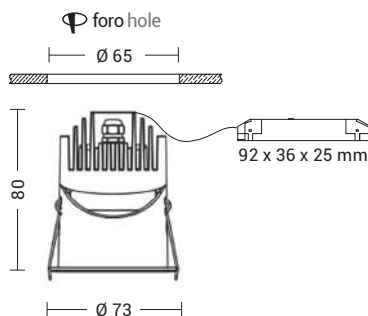

LED
CRI≥90
UGR≤13
IP65/20

Codice Code	CCT	Flusso lm Flux lm	Potenza Wattage	Dimensioni mm Dimensions mm
STE001B	3000K	480	4W	Ø40 x 85

LED
CRI≥90
UGR≤13
IP65/20

Codice Code	CCT	Flusso lm Flux lm	Potenza Wattage	Dimensioni mm Dimensions mm
STE002B	3000K	1000	8W	Ø62 x 77

LED
CRI≥90
UGR≤13
IP65/20

Codice Code	CCT	Flusso lm Flux lm	Potenza Wattage	Dimensioni mm Dimensions mm
STE003B	3000K	1200	10W	Ø73 x 80

Finiture Finishes

Bianco White

Accessori Accessories

connessione IP68
IP68 connection