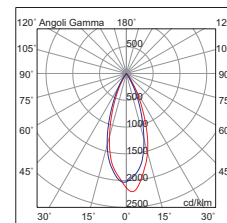

LED
CRI≥90
UGR≤13
IP65/20

Codice Code	CCT	Flusso lm Flux lm	Potenza Wattage	Dimensioni mm Dimensions mm
STE002B	3000K	1000	8W	Ø62 x 77