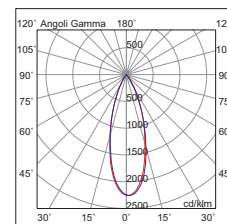

LED
CRI≥90
UGR≤13
IP65/20

Codice Code	CCT	Flusso lm Flux lm	Potenza Wattage	Dimensioni mm Dimensions mm
STE001B	3000K	480	4W	Ø40 x 85

LED
CRI≥90
UGR≤13
IP65/20

Codice Code	CCT	Flusso lm Flux lm	Potenza Wattage	Dimensioni mm Dimensions mm
STE002B	3000K	1000	8W	Ø62 x 77

LED
CRI≥90
UGR≤13
IP65/20

Codice Code	CCT	Flusso lm Flux lm	Potenza Wattage	Dimensioni mm Dimensions mm
STE003B	3000K	1200	10W	Ø73 x 80

Finiture Finishes

Bianco White

Accessori Accessories

connessione IP68
IP68 connection